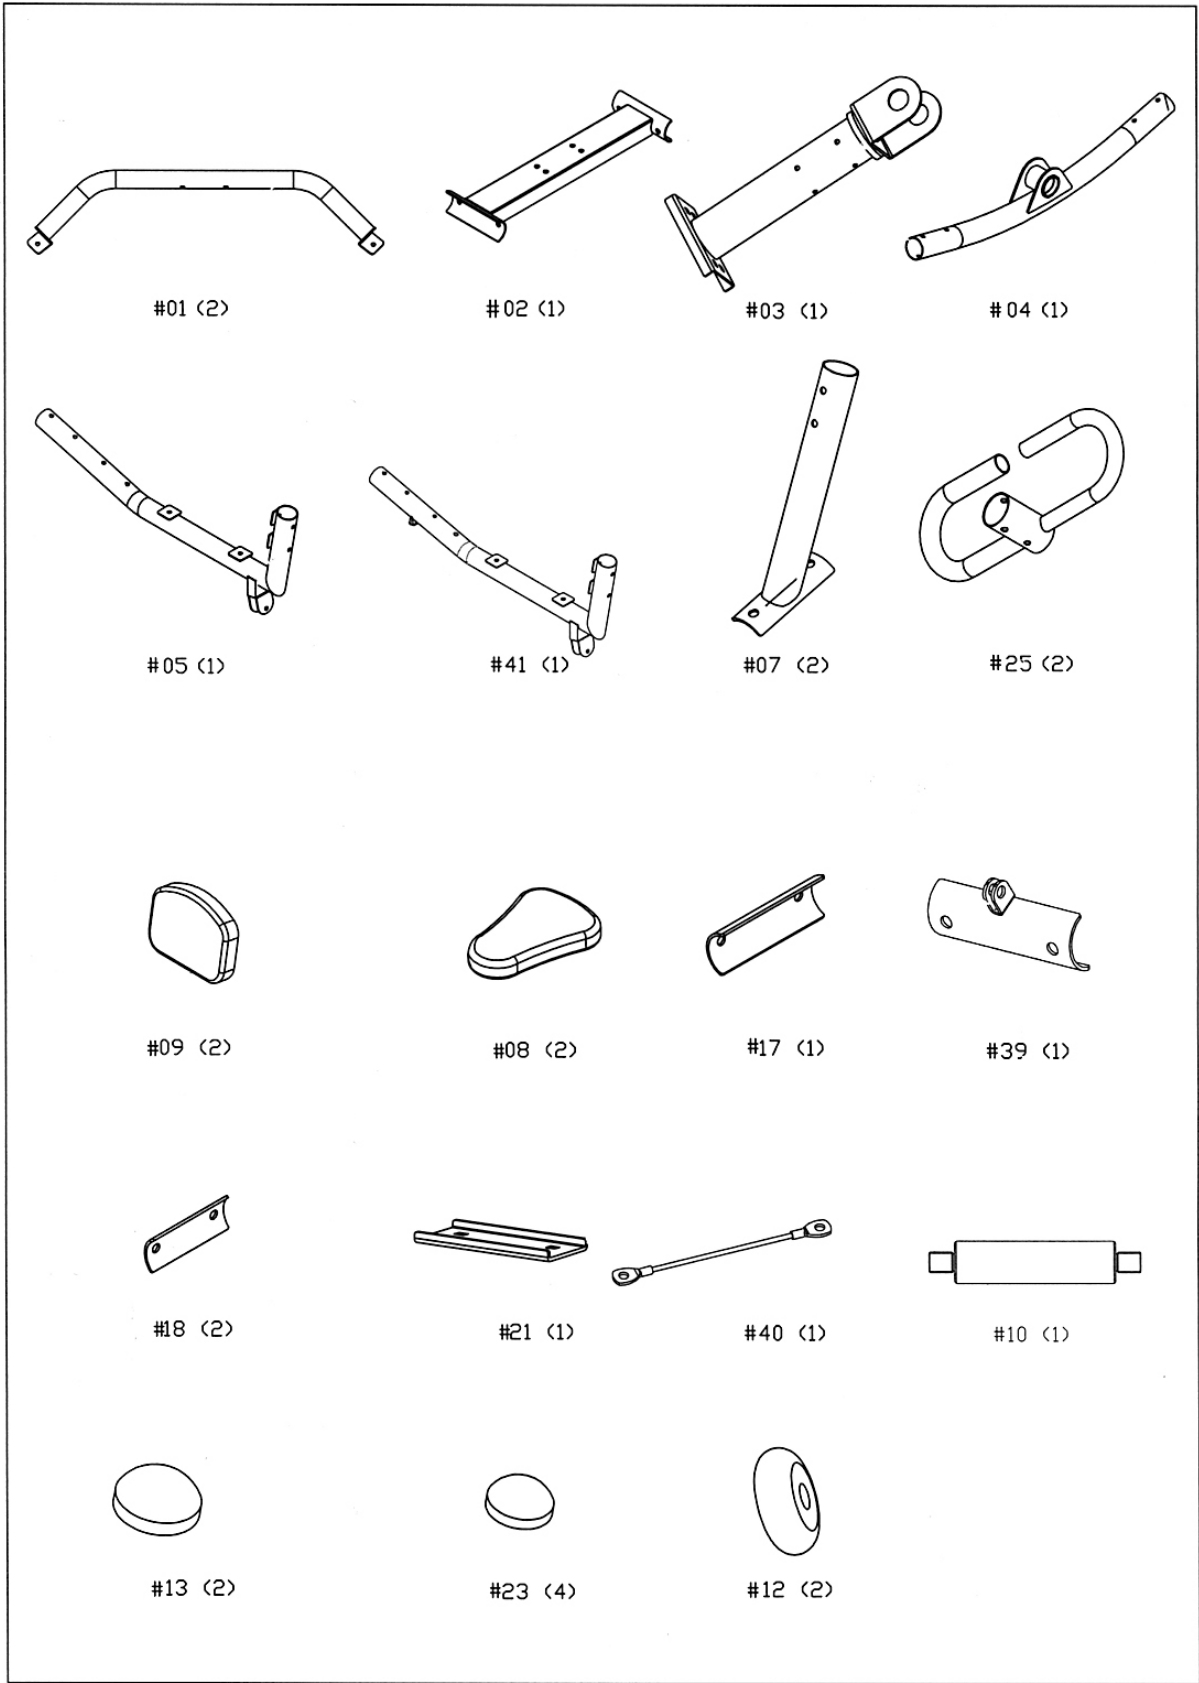

## TEETER TOTTER TT-360

**IMPORTANT:** Please read the Important Safety Notice and Assembly Information in the Owner's manual before assembling this product.

**Assembly Manual**

120409

#43x1

#26x16

#27x4

#28x2

#29x4

#30x4

#35x8

#33x2

#34x24

#32x19

#36x15

#38 x8

#14x2

#31x4

#27		M10 × 2 3/4" (4)	 
#32		M10 (4)	
#34		∅ 3/4" (8)	

**1**

#30		M10 x 2 1/4" (4)	 
#32		M10 (4)	
#36		ø 3/4" (4)	

**2**

#26		M10 x 3"	(4)	#34		∅ 3/4"	(8)
#43		M10 x 1"	(1)	#14		∅ 1/2" x ∅ 1 1/8"	(2)
#36		∅ 3/4"	(1)	#32		M10	(5)

**3**

#26		M10x3"	(4)	#31		M8	(4)
#28		M10x1 3/4"	(2)	#34		ø 3/4"	(8)
#29		M8x2 1/8"	(4)	#36		ø 3/4"	(2)
#32		M10	(6)	#35		ø 5/8"	(8)

**4**

#26 M10 x 3" (8)

#36  $\varnothing$  3/4" (8)

#38  $\varnothing$  3/4" (8)