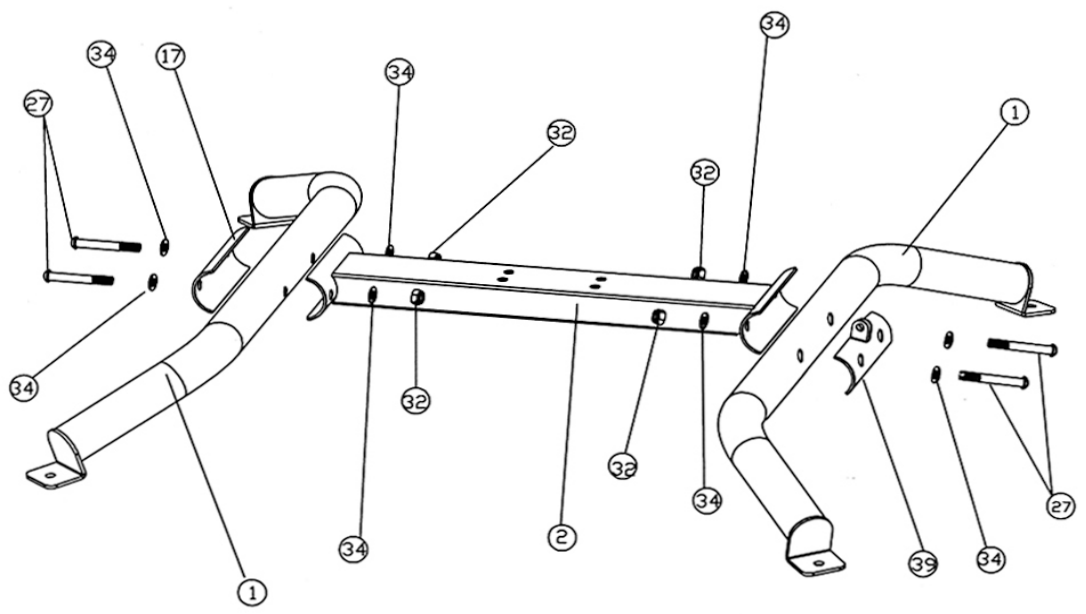

## TEETER TOTTER TT-360

**IMPORTANT:** Please read the Important Safety Notice and Assembly Information in the Owner's manual before assembling this product.

**Assembly Manual**

120409

#43x1

#26x16

#27x4

#28x2

#29x4

#30x4

#35x8

#33x2

#34x24

#32x19

#36x15

#38 x8

#14x2

#31x4

#27		M10 × 2 3/4" (4)	 
#32		M10 (4)	
#34		∅ 3/4" (8)	

**1**

#30		M10 x 2 1/4" (4)	 
#32		M10 (4)	
#36		ø 3/4" (4)	

**2**

#26		M10 x 3"	(4)	#34		∅ 3/4"	(8)
#43		M10 x 1"	(1)	#14		∅ 1/2" x ∅ 1 1/8"	(2)
#36		∅ 3/4"	(1)	#32		M10	(5)

**3**

#26		M10x3"	(4)	#31		M8	(4)
#28		M10x1 3/4"	(2)	#34		ø 3/4"	(8)
#29		M8x2 1/8"	(4)	#36		ø 3/4"	(2)
#32		M10	(6)	#35		ø 5/8"	(8)

**4**

#26 M10 x 3" (8)

#36  $\varnothing$  3/4" (8)

#38  $\varnothing$  3/4" (8)